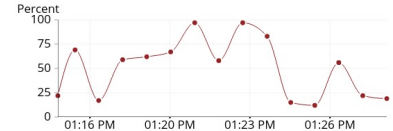

Remove Allocation Create

Instances

Instances used 11 of 25 total Cores used 26 of 132 total RAM used 100 of 388 GB

Select All

- Ready `formally_trusty_urchin`
- Shelved `optionally_certain_longhorn with GUI`
- Ready `wildly_united_mite`

Hiding 8 Instances created by other users

Show

Volumes

Volumes used 2 of 10 total Storage used 279 of 1,100 GB

Remove Allocation Create

Instance formally_trusty_urchin

Created 19 minutes ago / by user tg836338 / from image JS-API-Featured-CentOS8-Latest

Status **Ready**
UUID 2bc77f59-73bf-470f-95b6-51dc31d7577f
Flavor m1.small
SSH Public Key Name smart
IP addresses
Public IP Address 149.165.157.3
Unassign

IP Details

Volumes Attached

(none)

Attach volume

Interactions

- Web Shell
- Web Desktop
- Native SSH: `exouser@149.165.157.3`
- Console

Password

Show password

Actions

- Lock Prevent further instance actions until it is unlocked
- Suspend Save execution state to disk
- Shelve Shut down instance and offload it from compute host
- Image Create snapshot image of instance
- Reboot Restart instance
- Delete Destroy instance

Action History

Action	Time
create	19 minutes ago (2021-10-26 20:10:54 UTC)

System Resource Usage

CPU Usage