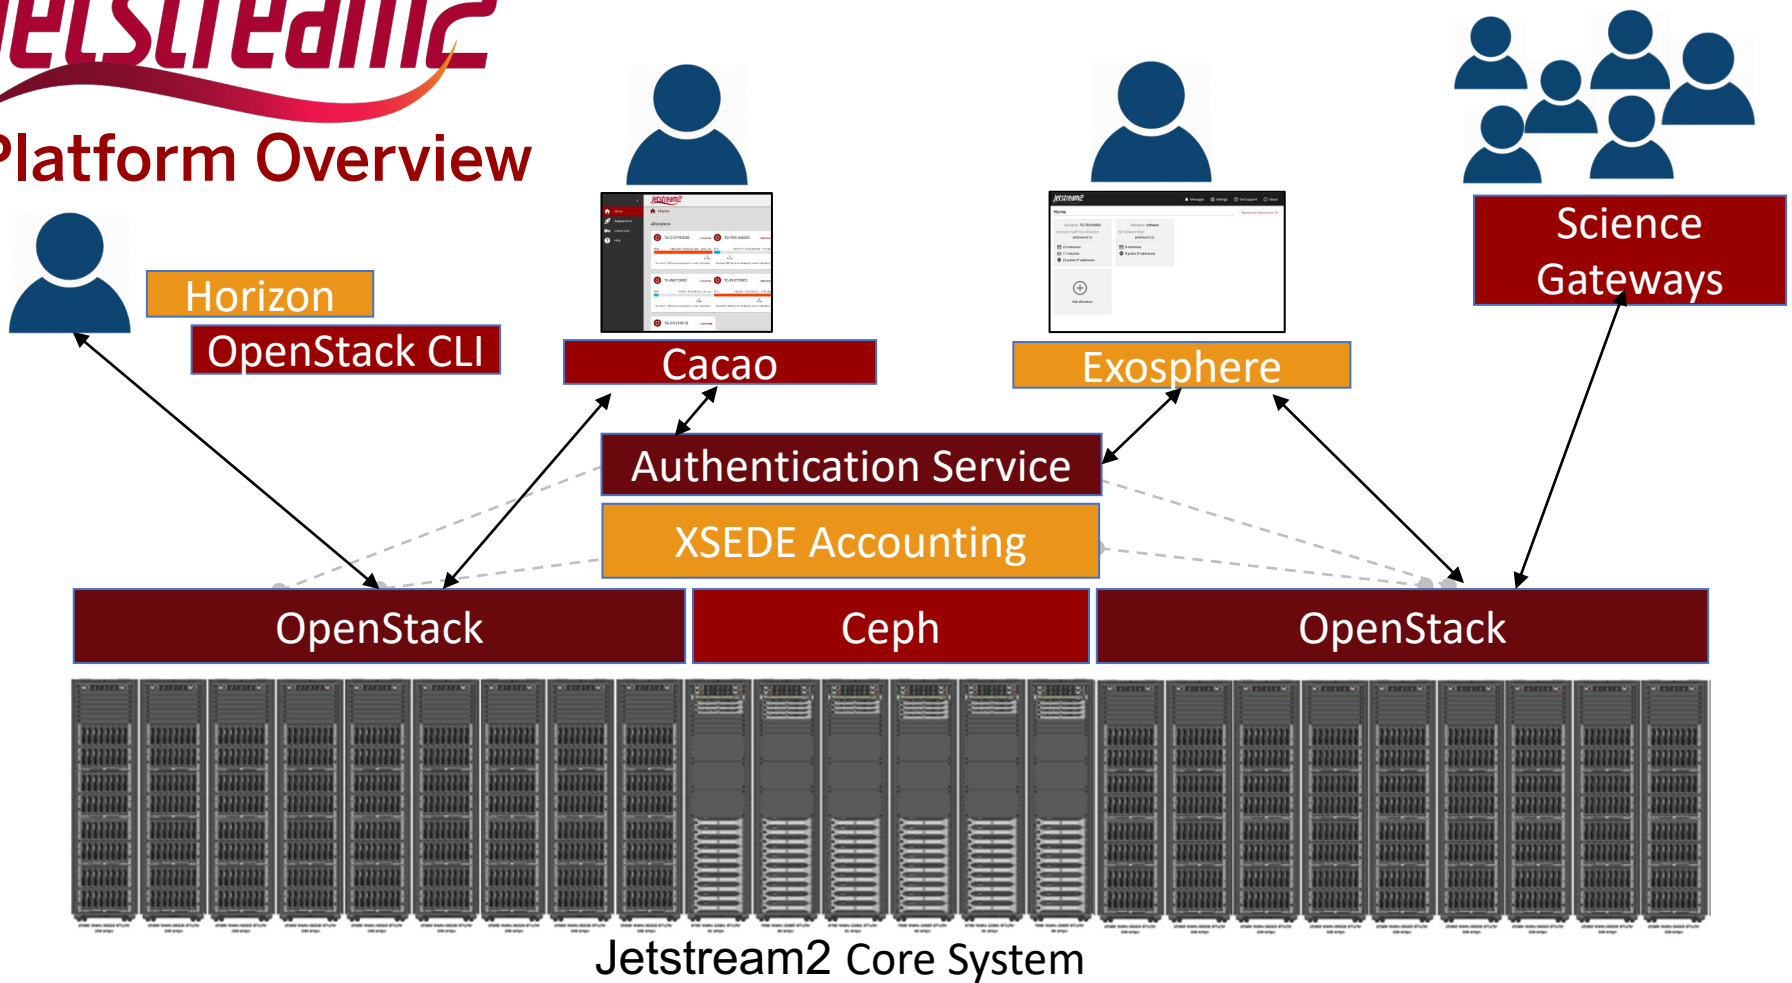

XSEDEnet  
Advanced Layer 2  
Services (AL2S) platform

UNIVERSITY OF HAWAI'I  
CYBERINFRASTRUCTURE

ARIZONA STATE UNIVERSITY  
CYBERINFRASTRUCTURE

REGIONAL
Compute
8 Nodes 1,024 Cores 4 TB RAM
Storage
768 TB
Accelerators
2 Nodes 1 TB RAM 8 GPUs

REGIONAL
Compute
8 Nodes 1,024 Cores 4 TB RAM
Storage
768 TB
Accelerators
2 Nodes 1 TB RAM 8 GPUs

TACC CYBERINFRASTRUCTURE		
Compute	REGIONAL	Accelerators
8 Nodes 1,024 Cores 4 TB RAM	Storage 768 TB	2 Nodes 1 TB RAM 8 GPUs

# Jetstream2

## Platform Overview

Remove Allocation Create